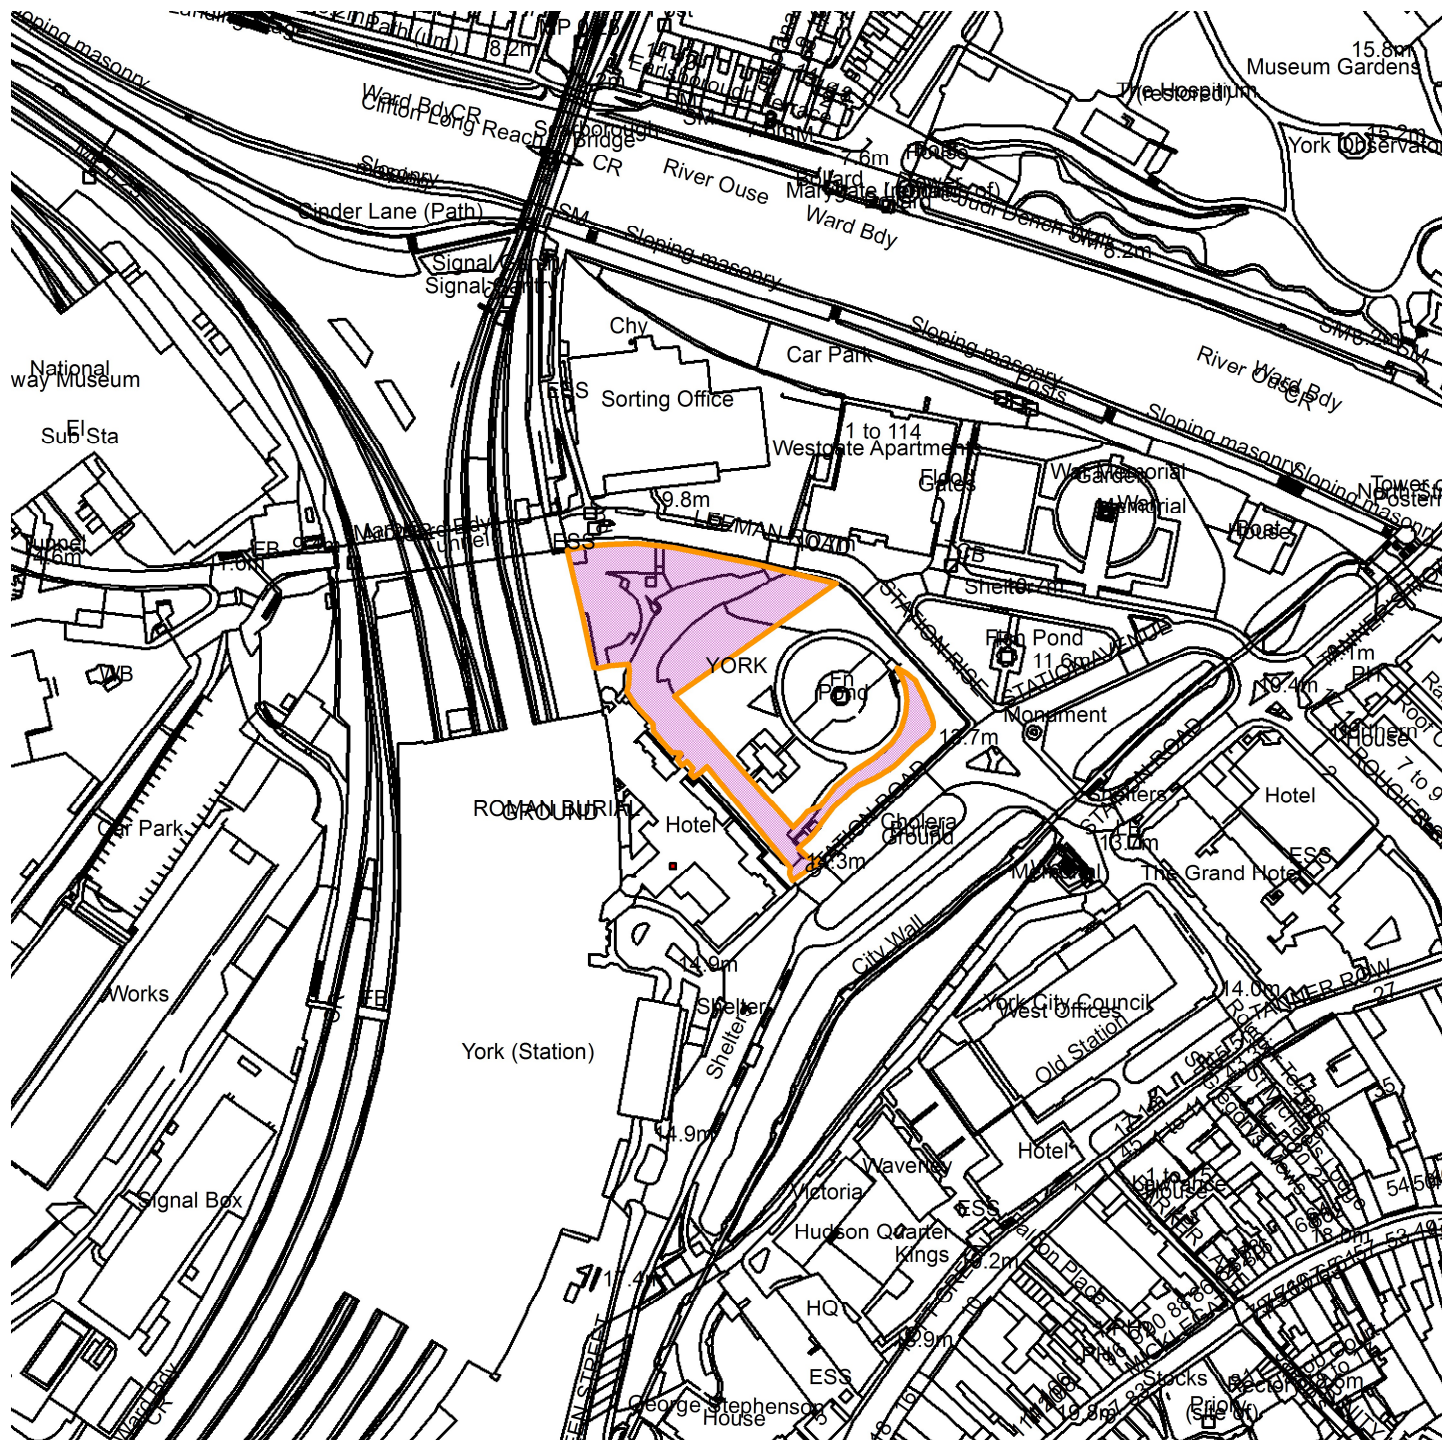

Principal York, Station Road, York YO24 1AY

22/02629/FULM

GIS by ESRI (UK)

Scale : 1:2988

Reproduced from the Ordnance Survey map with the permission of the Controller of Her Majesty's Stationery Office © Crown Copyright 2000.

Unauthorised reproduction infringes Crown Copyright and may lead to prosecution or civil proceedings.

Produced using ESRI (UK)'s MapExplorer 2.0 - <http://www.esriuk.com>

Organisation	City of York Council
Department	Directorate of Place
Comments	Site Location Plan
Date	06 July 2023
SLA Number	Not Set